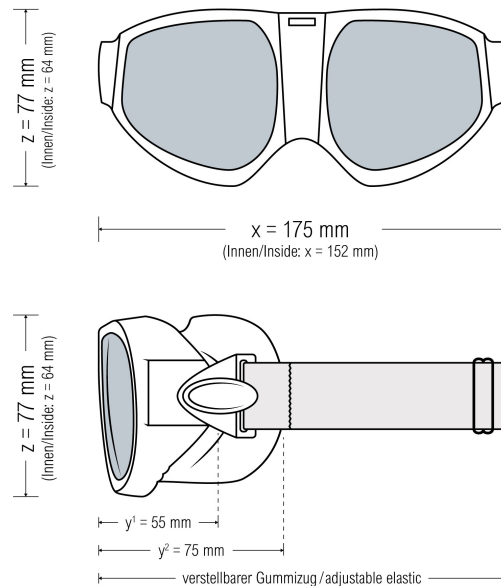

Laser safety eyewear **GLADIATOR Filter: 0201**, frame color silver (suitable also for spectacles wearer)

Product information:

Item no.:	000-K0201-GLAD-20
Application:	Diode (808 nm) Diode (940 nm) Disc (1030 nm) Faser (976 – 1080 nm) Nd:YAG (1064 nm) , VLT (Visible light transmission): 60 %
Filter color:	green
Frame color:	silver
Filter material:	special plastic

Laser safety eyewear with special green plastic
suitable for Diode-Nd:YAG (800-1064 nm),
Yb:YAG/Disk (1030 nm) and Fiber (976 - 1080 nm)
Laser